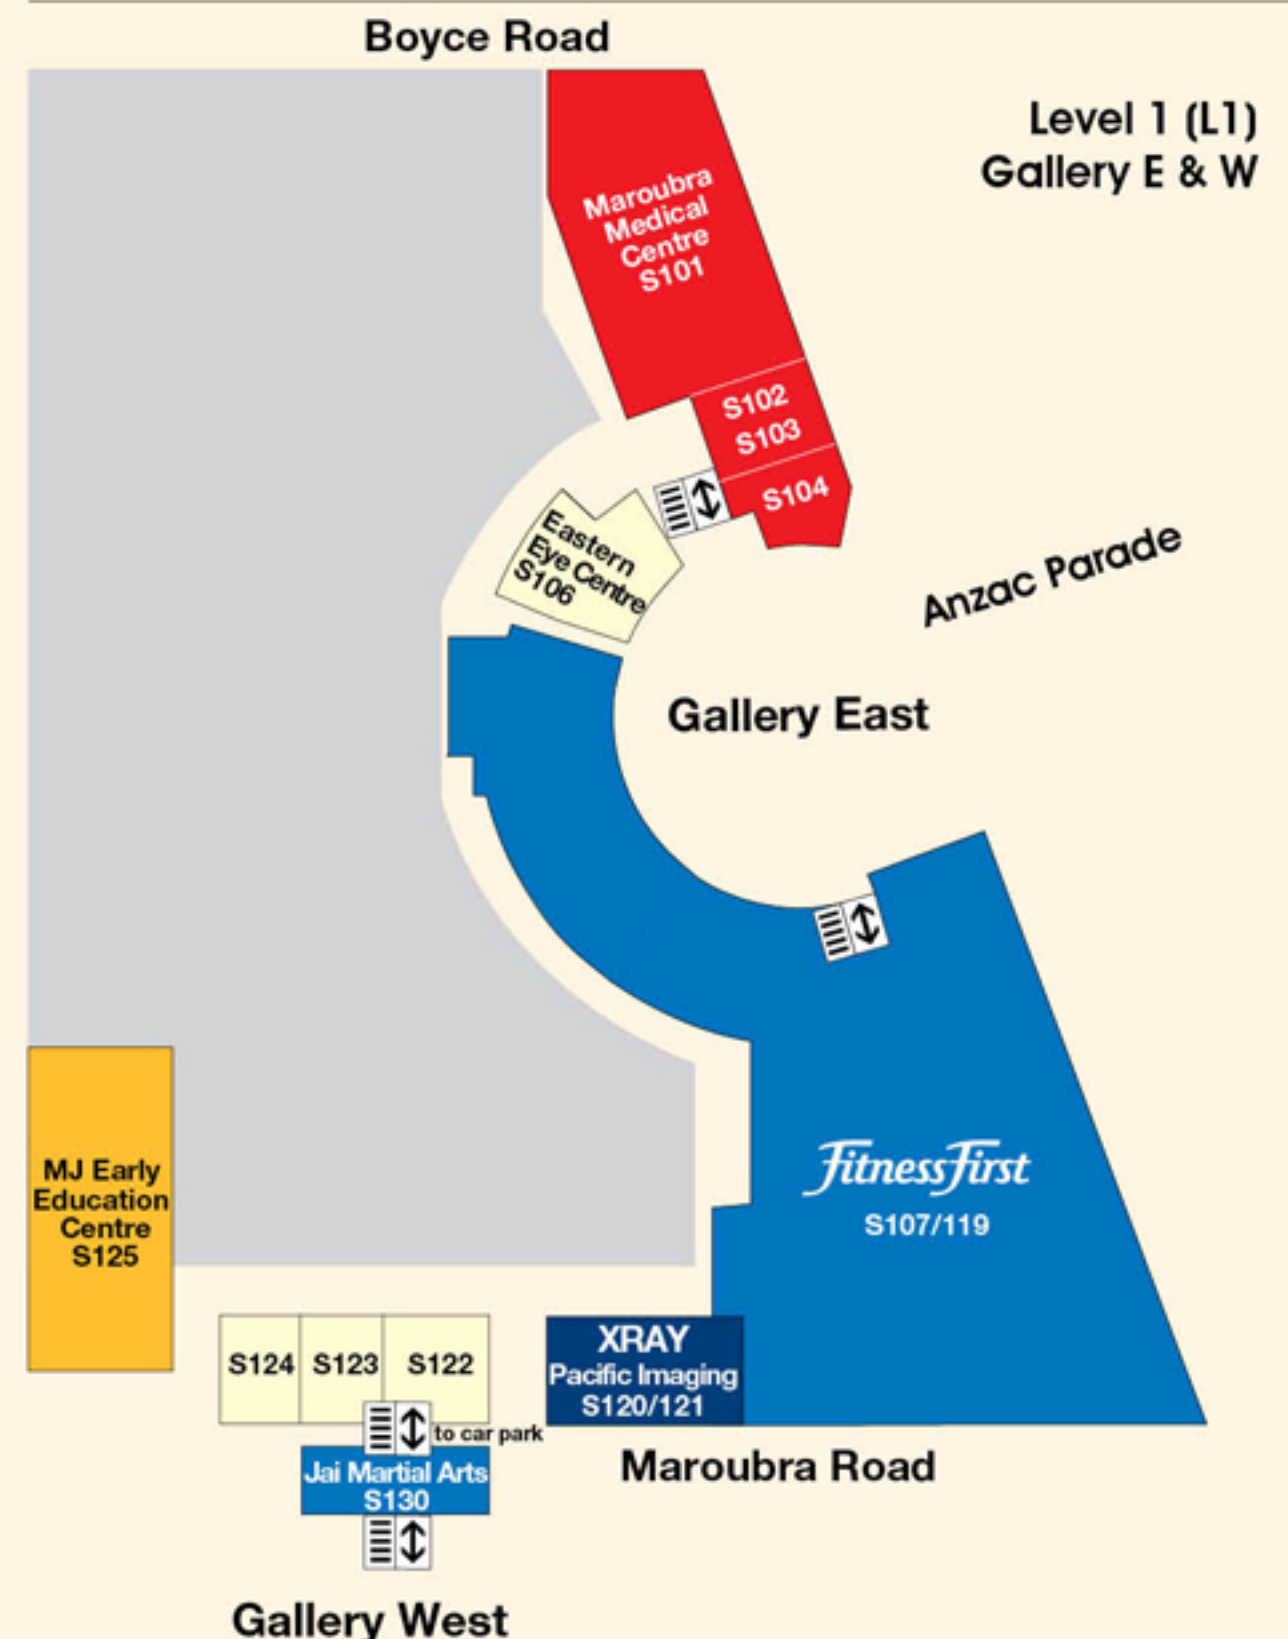

# DIRECTORY

Store Name	Level	Store no.
------------	-------	-----------

Supermarkets		
Aldi	G	M2
Coles	G	M1

Fresh Food & Grocery		
Bakers Delight	G	20
Fish Market @ Maroubra	Town Sq	5
Freshworld	G	28
Healthy Life	G	21
Jasmine Asia Market	G	19
La Boulangerie	G	7
Liquorland	G	M1A
Pacific Square Gourmet Deli	G	25
Peters Meats	G	24
Red Lea Chicken	G	22

Entertainment		
EB Games	G	52
Leading Edge Video	G	34/35

Travel		
Flight Centre	G	8
Oxford Travel	G	43A

Sports		
Fitness First	L1 E	S107/119
Jai Martial Arts	L1 W	S130

Health Services		
Eyecare Plus	G	12
Eastern Eye Centre	L1 E	S106
Healthscope Pathology	L1 E	S104
Maroubra Junction Dental Centre	L1 W	S122
Maroubra Medical Centre	L1 E	S101
Maroubra Medical Centre	L1 E	S102
Pacific Imaging Maroubra	L1 W	120/121
Pacific Square Physiotherapy	L1 E	S103
Priceline Pharmacy	G	13-15
Taiji Chinese Healing Centre	G	50B

Childcare		
Maroubra Junction Early Education Centre	L1 W	S125

Services		
Alterations Today/Dry Cleaning	G	36
Australia Post	G	33, 38/39
Pacific Square Car Wash	B2	Car Park
Pacific Square Centre Management	Between shops	24 & 25
PS Realty	L1 W	123

Banks & ATMs		
ANZ & ATM	G	2
Commonwealth ATM only	G	ATM2
NAB & ATM	G	1
St George & ATM	G	3
Westpac ATM only	G	ATM1

Key			
G	Ground	CP	Car Park
E	East Gallery (above Town Square)	W	West Gallery (on Maroubra Road)
L1	Level 1	Town Sq	Town Square